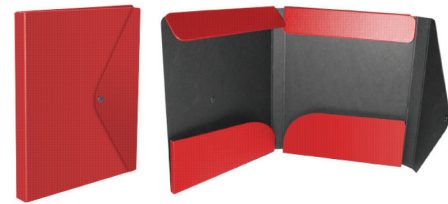

GALLERY BOARD

Gallery Board is an extensive line of presentation items, all made from 100% recycled content fiberboard. Each style is available in your choice of 6 Techno texture colors or 1 Cord texture color. Items may also be custom imprinted. Please ask your sales representative for more information on custom work.

COLORS & TEXTURE OPTIONS:

Cord Black #101

Techno Black #201

Techno Blue #203

Techno Red #204

Techno Green #205

Techno Yellow #206

Techno Silver #207

Snap Folder

Snap Attaché

Gallery Board Snap Folder and Attaché

NO.	DESCRIPTION	SIZE	PRICE
GAL4021	Snap Folder	12" x 9" x 1/4"	\$5.80
GAL4029	Snap Attaché	12 3/8" x 9 1/8" x 3/8"	5.80

Gallery Board Snap Attaché w/Two Pockets

NO.	SIZE	PRICE
GAL4061	10" x 12" x 1 1/8"	\$5.80

Gallery Board Presentation Folder

NO.	SIZE	PRICE
GAL4022	12" x 9" x 1 1/2"	\$5.80

1/2" Ringbinder

1" RingBinder

Gallery Board 3-Ring Binder

NO.	DESCRIPTION	SIZE	PRICE
GAL50515	1/2" Ring Binder	10" x 11 3/4" x 1"	\$5.80
GAL50511	1" Ring Binder	10" x 11 3/4" x 1 1/8"	5.80