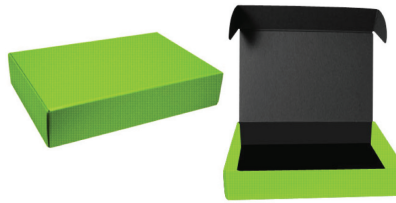

GALLERY BOARD

Gallery Board is an extensive line of presentation items, all made from 100% recycled content fiberboard. Each style is available in your choice of 6 Techno texture colors or 1 Cord texture color. Items may also be custom imprinted. Please ask your sales representative for more information on custom work.

Snap Folder

Snap Attaché

Gallery Board Snap Folder and Attaché

NO.	DESCRIPTION	SIZE	PRICE
GAL4021	Snap Folder	12" x 9" x 1/4"	\$5.80
GAL4029	Snap Attaché	12 3/8" x 9 1/8" x 3/8"	5.80

Gallery Board Snap Attaché w/Two Pockets

NO.	SIZE	PRICE
GAL4061	10" x 12" x 1 1/8"	\$5.80

Gallery Board Presentation Folder

NO.	SIZE	PRICE
GAL4022	12" x 9" x 1 1/2"	\$5.80

1/2" Ringbinder

1" RingBinder

Gallery Board 3-Ring Binder

NO.	DESCRIPTION	SIZE	PRICE
GAL50515	1/2" Ring Binder	10" x 11 3/4" x 1"	\$5.80
GAL50511	1" Ring Binder	10" x 11 3/4" x 1 1/8"	5.80

Gallery Board Gift Box

NO.	SIZE	PRICE
GALE16	12 3/8" x 10 1/2" x 4 3/16"	10.80

Gallery Board Mailer w/Video Tray

NO.	SIZE	PRICE
GALE18	13 1/2" x 9 1/4" x 2 3/4"	\$10.80