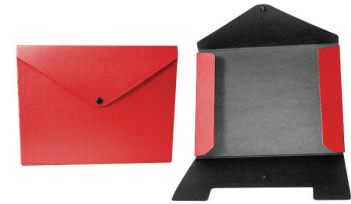

GALLERY BOARD

Gallery Board is an extensive line of presentation items, all made from 100% recycled content fiberboard. Each style is available in your choice of 6 Techno texture colors or 1 Cord texture color. Items may also be custom imprinted. Please ask your sales representative for more information on custom work.

COLORS & TEXTURE OPTIONS:

Cord Black #101

Techno Black #201

Techno Blue #203

Techno Red #204

Techno Green #205

Techno Yellow #206

Techno Silver #207

Snap Folder

Snap Attaché

Gallery Board Snap Folder and Attaché

NO.	DESCRIPTION	SIZE	PRICE
GAL4021	Snap Folder	12" x 9" x 1/4"	\$5.80
GAL4029	Snap Attaché	12 3/8" x 9 1/8" x 3/8"	5.80

Gallery Board Snap Attaché w/Two Pockets

NO.	SIZE	PRICE
GAL4061	10" x 12" x 1 1/8"	\$5.80

Gallery Board Presentation Folder

NO.	SIZE	PRICE
GAL4022	12" x 9" x 1 1/2"	\$5.80

1/2" Ringbinder

1" RingBinder

Gallery Board 3-Ring Binder

NO.	DESCRIPTION	SIZE	PRICE
GAL50515	1/2" Ring Binder	10" x 11 3/4" x 1"	\$5.80
GAL50511	1" Ring Binder	10" x 11 3/4" x 1 1/8"	5.80