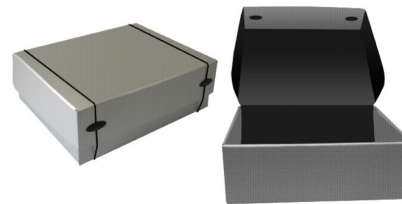

GALLERY BOARD

Gallery Board is an extensive line of presentation items, all made from 100% recycled content fiberboard. Each style is available in your choice of 6 Techno texture colors or 1 Cord texture color. Items may also be custom imprinted. Please ask your sales representative for more information on custom work.

Snap Folder

Snap Attaché

Gallery Board Snap Folder and Attaché

NO.	DESCRIPTION	SIZE	PRICE
GAL4021	Snap Folder	12" x 9" x 1/4"	\$5.80
GAL4029	Snap Attaché	12 3/8" x 9 1/8" x 3/8"	5.80

Gallery Board Snap Attaché w/Two Pockets

NO.	SIZE	PRICE
GAL4061	10" x 12" x 1 1/8"	\$5.80

Gallery Board Presentation Folder

NO.	SIZE	PRICE
GAL4022	12" x 9" x 1 1/2"	\$5.80

1/2" Ringbinder

1" RingBinder

Gallery Board 3-Ring Binder

NO.	DESCRIPTION	SIZE	PRICE
GAL50515	1/2" Ring Binder	10" x 11 3/4" x 1"	\$5.80
GAL50511	1" Ring Binder	10" x 11 3/4" x 1 1/8"	5.80

Gallery Board Gift Box

NO.	SIZE	PRICE
GALE16	12 3/8" x 10 1/2" x 4 3/16"	10.80

Gallery Board Mailer w/Video Tray

NO.	SIZE	PRICE
GALE18	13 1/2" x 9 1/4" x 2 3/4"	\$10.80