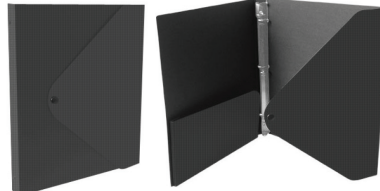

GALLERY BOARD

Gallery Board is an extensive line of presentation items, all made from 100% recycled content fiberboard. Each style is available in your choice of 6 Techno texture colors or 1 Cord texture color. Items may also be custom imprinted. Please ask your sales representative for more information on custom work.

COLORS & TEXTURE OPTIONS:

Cord Black #101

Techno Black #201

Techno Blue #203

Techno Red #204

Techno Green #205

Techno Yellow #206

Techno Silver #207

Snap Folder

Snap Attaché

Gallery Board Snap Folder and Attaché

NO.	DESCRIPTION	SIZE	PRICE
GAL4021	Snap Folder	12" x 9" x 1/4"	\$5.80
GAL4029	Snap Attaché	12 3/8" x 9 1/8" x 3/8"	5.80

Gallery Board Snap Attaché w/Two Pockets

NO.	SIZE	PRICE
GAL4061	10" x 12" x 1 1/8"	\$5.80

Gallery Board Presentation Folder

NO.	SIZE	PRICE
GAL4022	12" x 9" x 1 1/2"	\$5.80

1/2" Ringbinder

1" RingBinder

Gallery Board 3-Ring Binder

NO.	DESCRIPTION	SIZE	PRICE
GAL50515	1/2" Ring Binder	10" x 11 3/4" x 1"	\$5.80
GAL50511	1" Ring Binder	10" x 11 3/4" x 1 1/8"	5.80