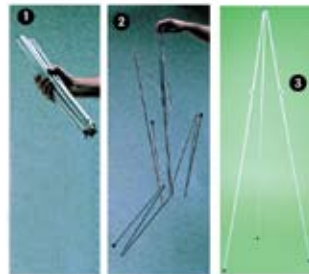

Presto Portable Easel

This is a great tool for portable presentations. Opens to 61" high, folds to 15¼". Features aluminum alloy construction and internal shock cord mechanism. Holds signs and placards up to 5 lbs. Weighs only 1 lb.

NO.	PRICE
TES217	$48.95