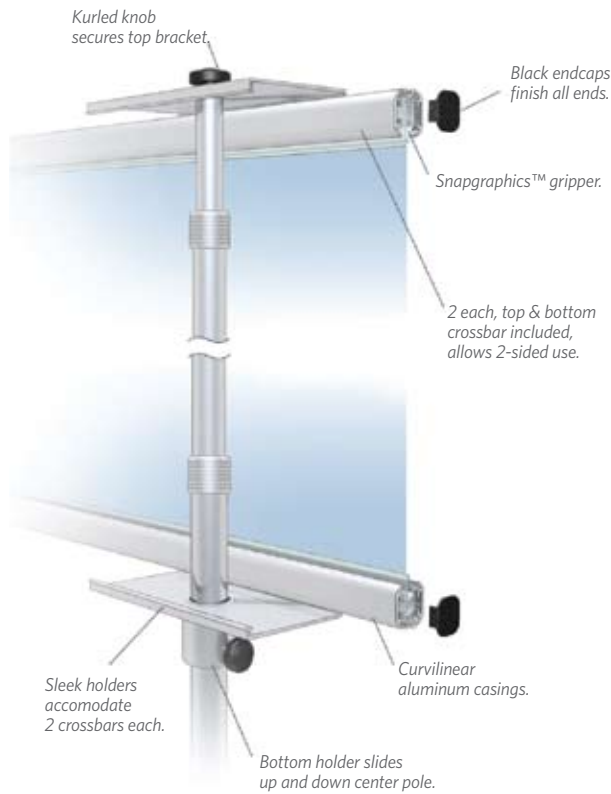

GRIPGRAPHICS BANNER STANDS

38

DISPLAY

-TB Travel Base: Folding design. No extra cost. Use with travel bags for tradeshows.

-SB Standard Base is square: Heavy duty steel bases, baked on finish, great for retail use.

-RB Round Base: Heavy duty steel bases, beautiful baked-on powder-coated finish. Perfect for retail environment.

-PB Presto Bases: New internal shock cord design. Assembles like Presto! Extra cost applies.