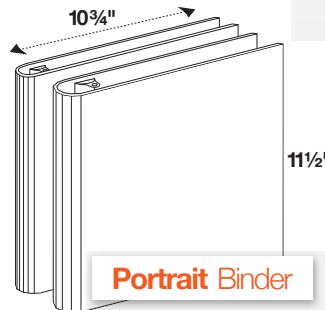

8.5"x11" PORTRAIT size in 1/2" round ring (80 sheet capacity) and **1" D-ring** (200 sheet capacity). Available in **all 36 colors above**

11"x 8.5" LANDSCAPE size in 1" D-ring (200 sheet capacity) with **5.5" ring spread**. Available in **25 select colors**