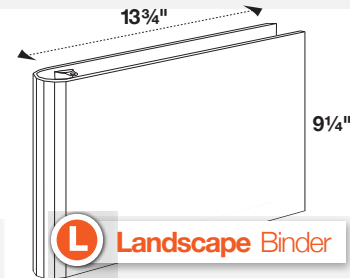

8.5"x11" PORTRAIT size in 1/2" round ring (80 sheet capacity) and **1" D-ring** (200 sheet capacity). Available in **all 36 colors above**

11"x 8.5" LANDSCAPE size in 1" D-ring (200 sheet capacity) with **5.5" ring spread**. Available in **25 select colors**